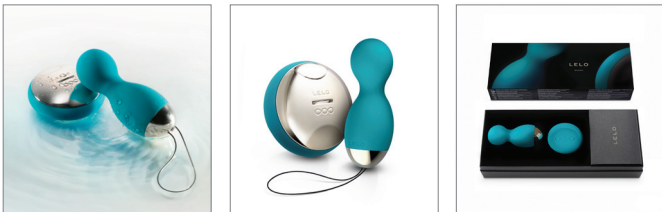

PRODUCT IMAGES

Product images available in ALL colors. Visit our Retailer section at www.lelo.com for more details

SHIPPING & CASE PACK DETAILS

Packing box size: 269 x 115 x 57 mm / 10.6 x 4.3 x 2.2 in.

Shipping box: 585 x 355 x 260 mm / 23 x 14 x 10 in.

Total units per final shipping box: 16